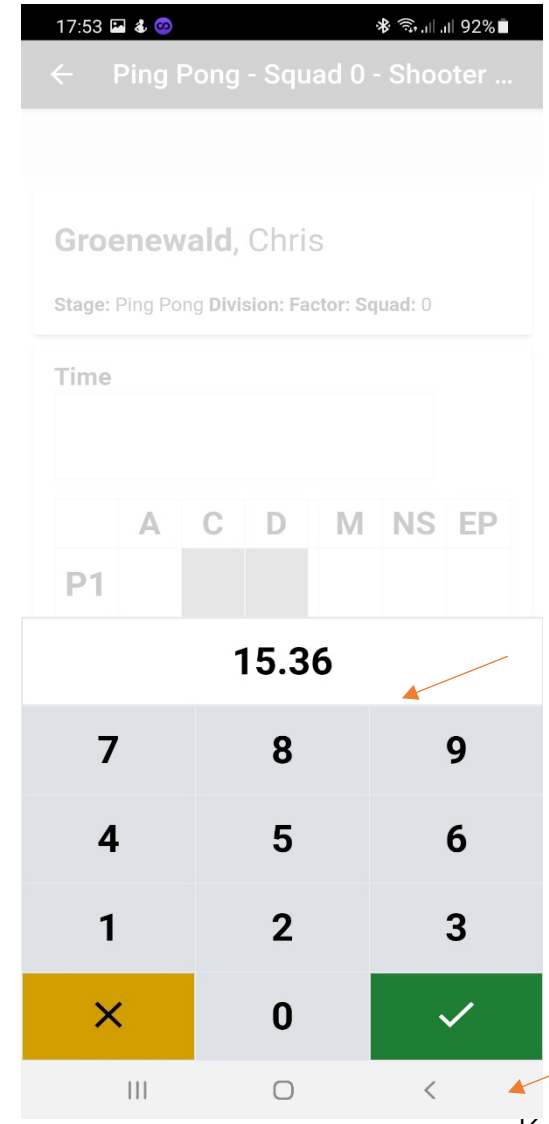

LOGIN

- Click on your match that you want to use

- Click on the squad your going to score

Open the match you will see all the stages

Click on the shooter

- When the shooter open, the first thing you need to do is put in the time, click on the green arrow.