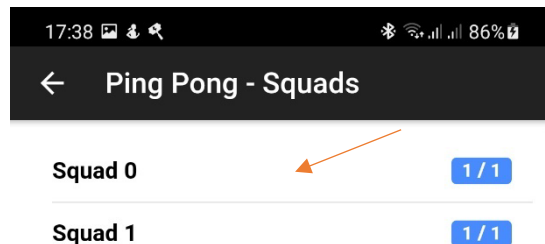

Deduction (%) [Apply](#)

[Scoring Log](#)

[Edit](#) [Reshoot / Reset](#)

- We use colours to identify the situations of the scores:
 - Green – the score is final and signed by competitor.
 - Blue – the score need attention form the CRO or RM.
 - Yellow – Absent Shooter
 - Red – DQ (the IROA shooting order will automatically be updated)
- If for any reason you need to ZERO stage, click the zero-stage button.

2. IPSC program for off line

- Stats will setup the offline program so that you can just enter the program and select the match and squad

16:26 63%

ESS

Username
Stats

Password
.....

Server
<https://ess-rsabol.iroascoring.com>

LOGIN

- Click on your match that you want to use

- Click on the squad your going to score

Open the match you will see all the stages

Click on the shooter

- When the shooter open, the first thing you need to do is put in the time, click on the green arrow.