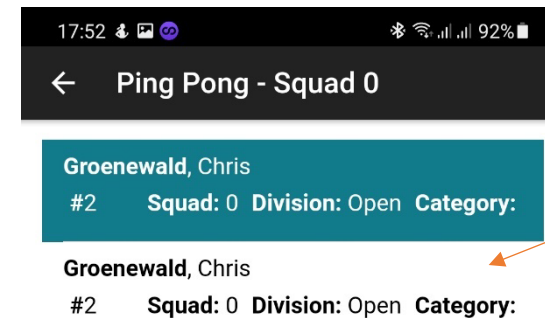

LOGIN

- Click on your match that you want to use

- Click on the squad your going to score

Open the match you will see all the stages

Click on the shooter

- When the shooter open, the first thing you need to do is put in the time, click on the green arrow.