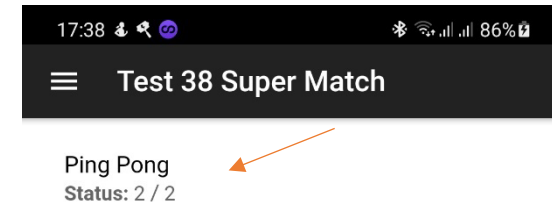

LOGIN

- Click on your match that you want to use

- Click on the squad your going to score

Open the match you will see all the stages

Click on the shooter

- When the shooter open, the first thing you need to do is put in the time, click on the green arrow.