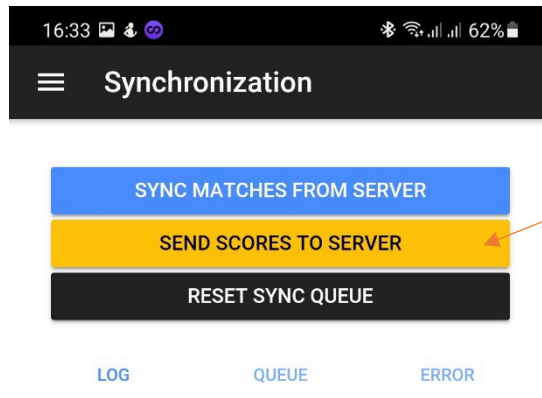

Hope this was helpful and enjoy ESS.