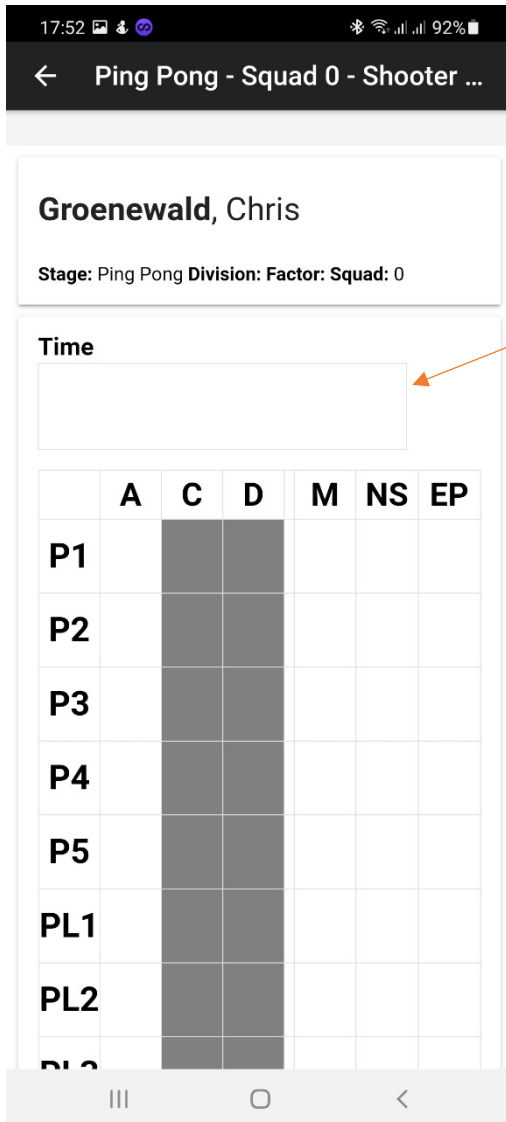

LOGIN

- Click on your match that you want to use

- Click on the squad your going to score

Open the match you will see all the stages

Click on the shooter

- When the shooter open, the first thing you need to do is put in the time, click on the green arrow.