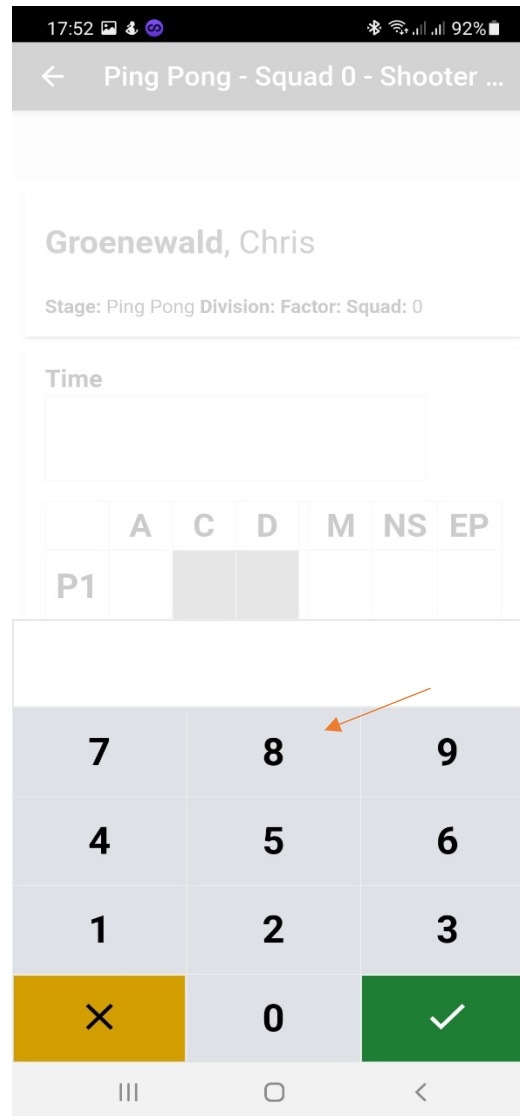

LOGIN

- Click on your match that you want to use

- Click on the squad your going to score

Open the match you will see all the stages

Click on the shooter

- When the shooter open, the first thing you need to do is put in the time, click on the green arrow.