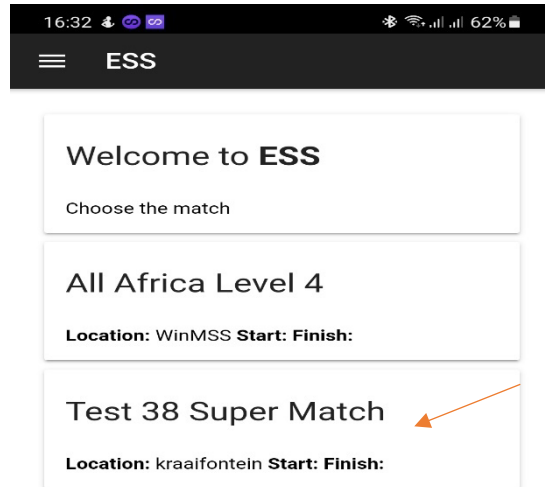

Deduction (%) [Apply](#)

[Scoring Log](#)

[Edit](#) [Reshoot / Reset](#)

- We use colours to identify the situations of the scores:
 - Green – the score is final and signed by competitor.
 - Blue – the score need attention form the CRO or RM.
 - Yellow – Absent Shooter
 - Red – DQ (the IROA shooting order will automatically be updated)
- If for any reason you need to ZERO stage, click the zero-stage button.

2. IPSC program for off line

- Stats will setup the offline program so that you can just enter the program and select the match and squad

16:26 63%

ESS

Username
Stats

Password
.....

Server
<https://ess-rsabol.iroascoring.com>

LOGIN

- Click on your match that you want to use

- Click on the squad your going to score

Open the match you will see all the stages

Click on the shooter

- When the shooter open, the first thing you need to do is put in the time, click on the green arrow.