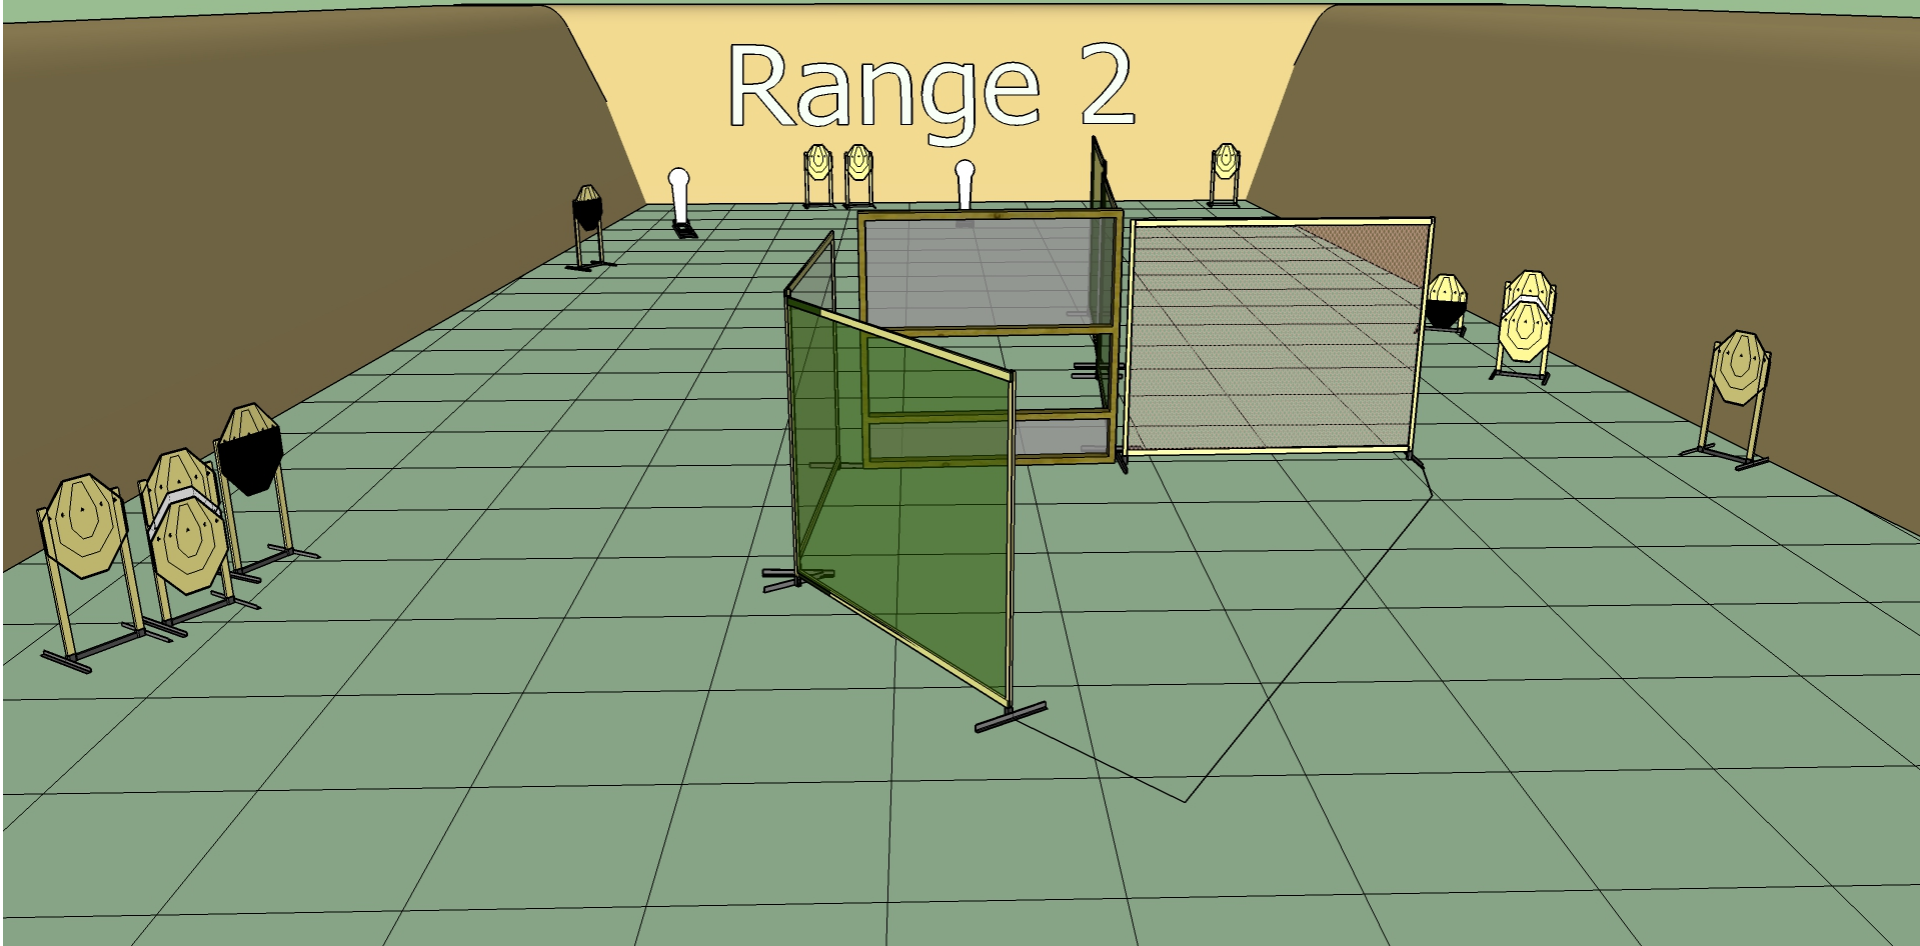

Teks club

5 Nov 2016

**TEKS Shooting Club
TRICHARDT**

Range 2

RANGE OFFICER BRIEFING

						
26	12	0	2	0	0	2

Stage 1 Range 2: Distance: 5-11m

Ready condition: Gun unloaded and holstered.

Time starts: Audible Signal

Start position: Standing relaxed anywhere in the designated area.

Procedure: On signal engage targets while remaining in the designated area.

Range 3

RANGE OFFICER BRIEFING

						
31	12	0	5	0	7	0

Stage 2 Range 3: Distance: 2-10m

Ready condition:

Time starts: Audible Signal

Start position: Standing relaxed toes touching A.

Procedure: On signal engage targets while remaining in the designated area.

RANGE OFFICER BRIEFING