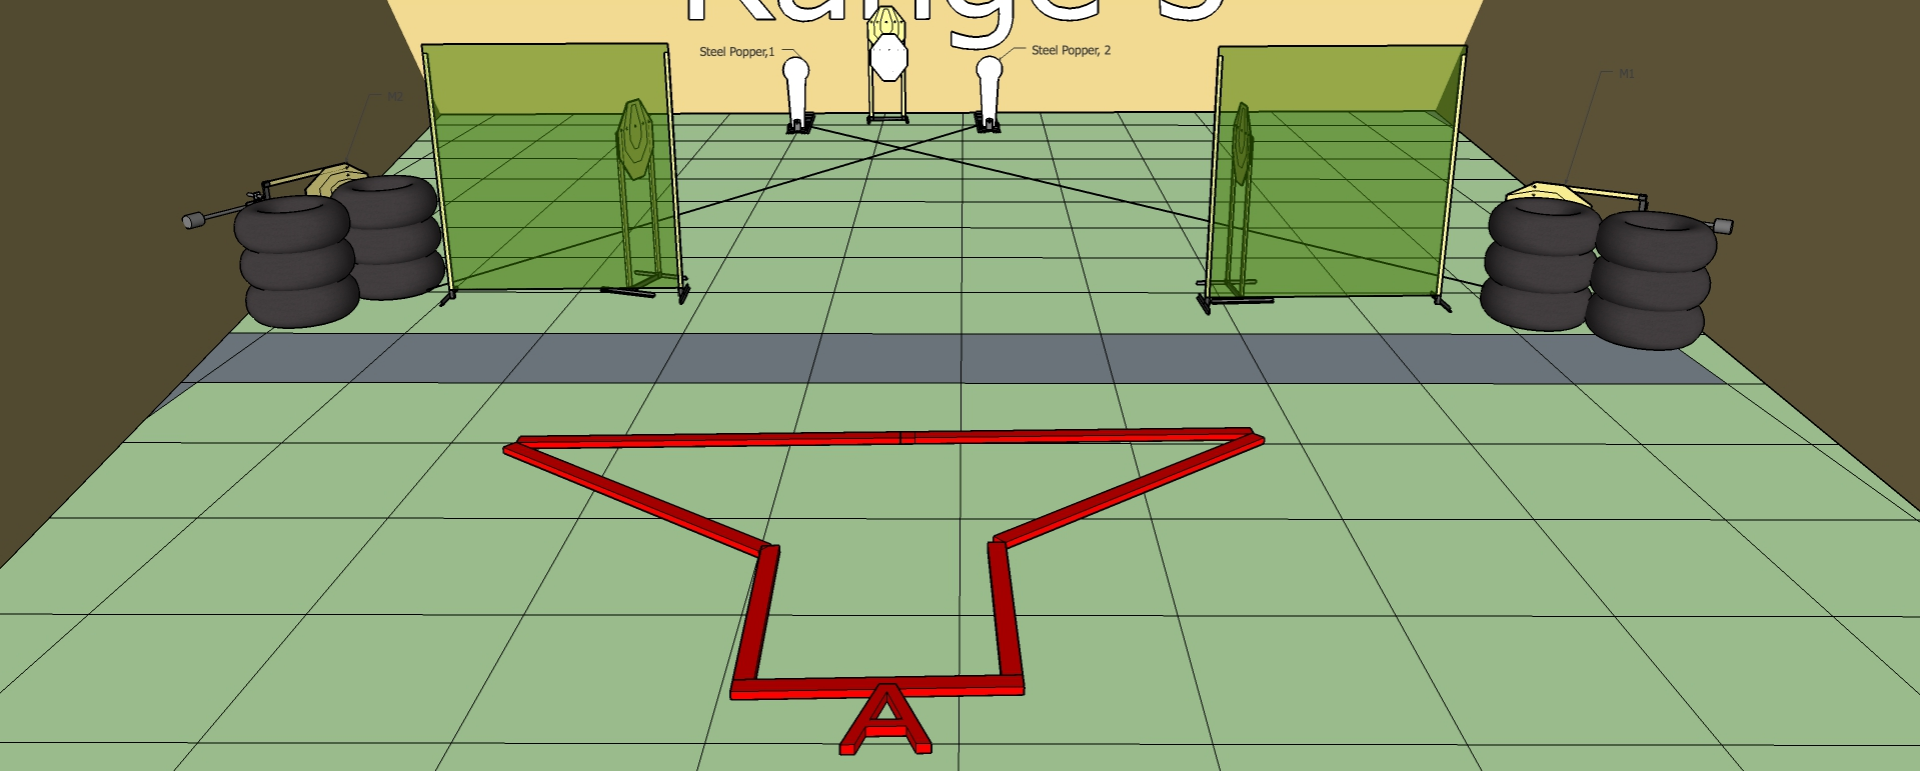

Stage 2 Range 3: Distance: 2-10m

Ready condition:

Time starts: Audible Signal

Start position: Standing relaxed toes touching A.

Procedure: On signal engage targets while remaining in the designated area.

RANGE OFFICER BRIEFING

						
32	15	0	6	0	0	2

Stage 3 Range 4: Distance: 2-10m

Ready condition:

Time starts: Audible Signal

Start position: Standing relaxed at A strong hand touching barrier as demonstrated.

Procedure: On signal engage targets while remaining in the designated area.

Range 5

RANGE OFFICER BRIEFING

12	5	0	0	0	0	2

Stage 4 Range 5 Distance: 10-12m

Ready condition: Gun loaded and holstered chamber empty

Time starts: Audible Signal

Start position: Standing relaxed heels touching A hands at sides.

Procedure: On signal engage targets while remaining in the designated area. (PP1 will activate M1 PP2 will activate M2 targets will stay visible.)

RANGE OFFICER BRIEFING

16	4	0	0	0	0	0

Stage 5 Range 7: Distance: 8m