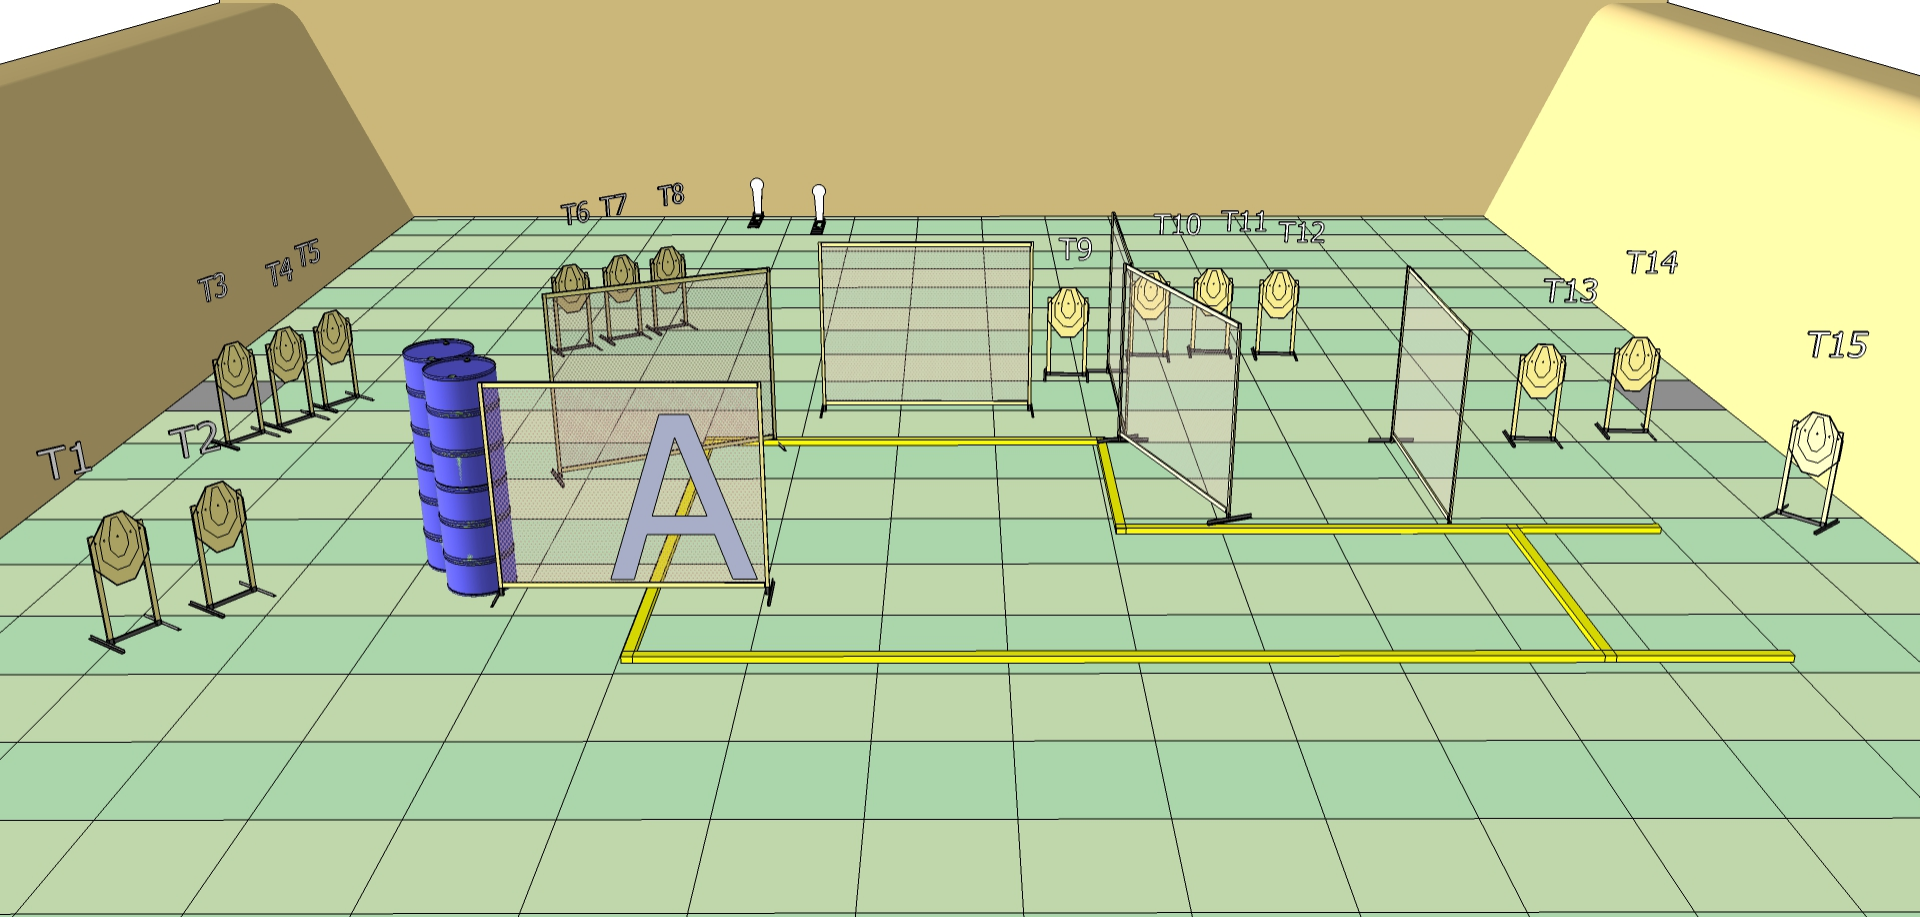

Time starts: Audible Signal

Start position: Standing relaxed anywhere in the designated area.

Procedure: On signal engage targets while remaining in the designated area.

Range 3

RANGE OFFICER BRIEFING

						
31	12	0	5	0	7	0

Stage 2 Range 3: Distance: 2-10m

Ready condition:

Time starts: Audible Signal

Start position: Standing relaxed toes touching A.

Procedure: On signal engage targets while remaining in the designated area.

RANGE OFFICER BRIEFING

						
32	15	0	6	0	0	2

Stage 3 Range 4: Distance: 2-10m

Ready condition:

Time starts: Audible Signal

Start position: Standing relaxed at A strong hand touching barrier as demonstrated.

Procedure: On signal engage targets while remaining in the designated area.

Range 5

RANGE OFFICER BRIEFING

12	5	0	0	0	0	2

Stage 4 Range 5 Distance: 10-12m

Ready condition: Gun loaded and holstered chamber empty

Time starts: Audible Signal

Start position: Standing relaxed heels touching A hands at sides.