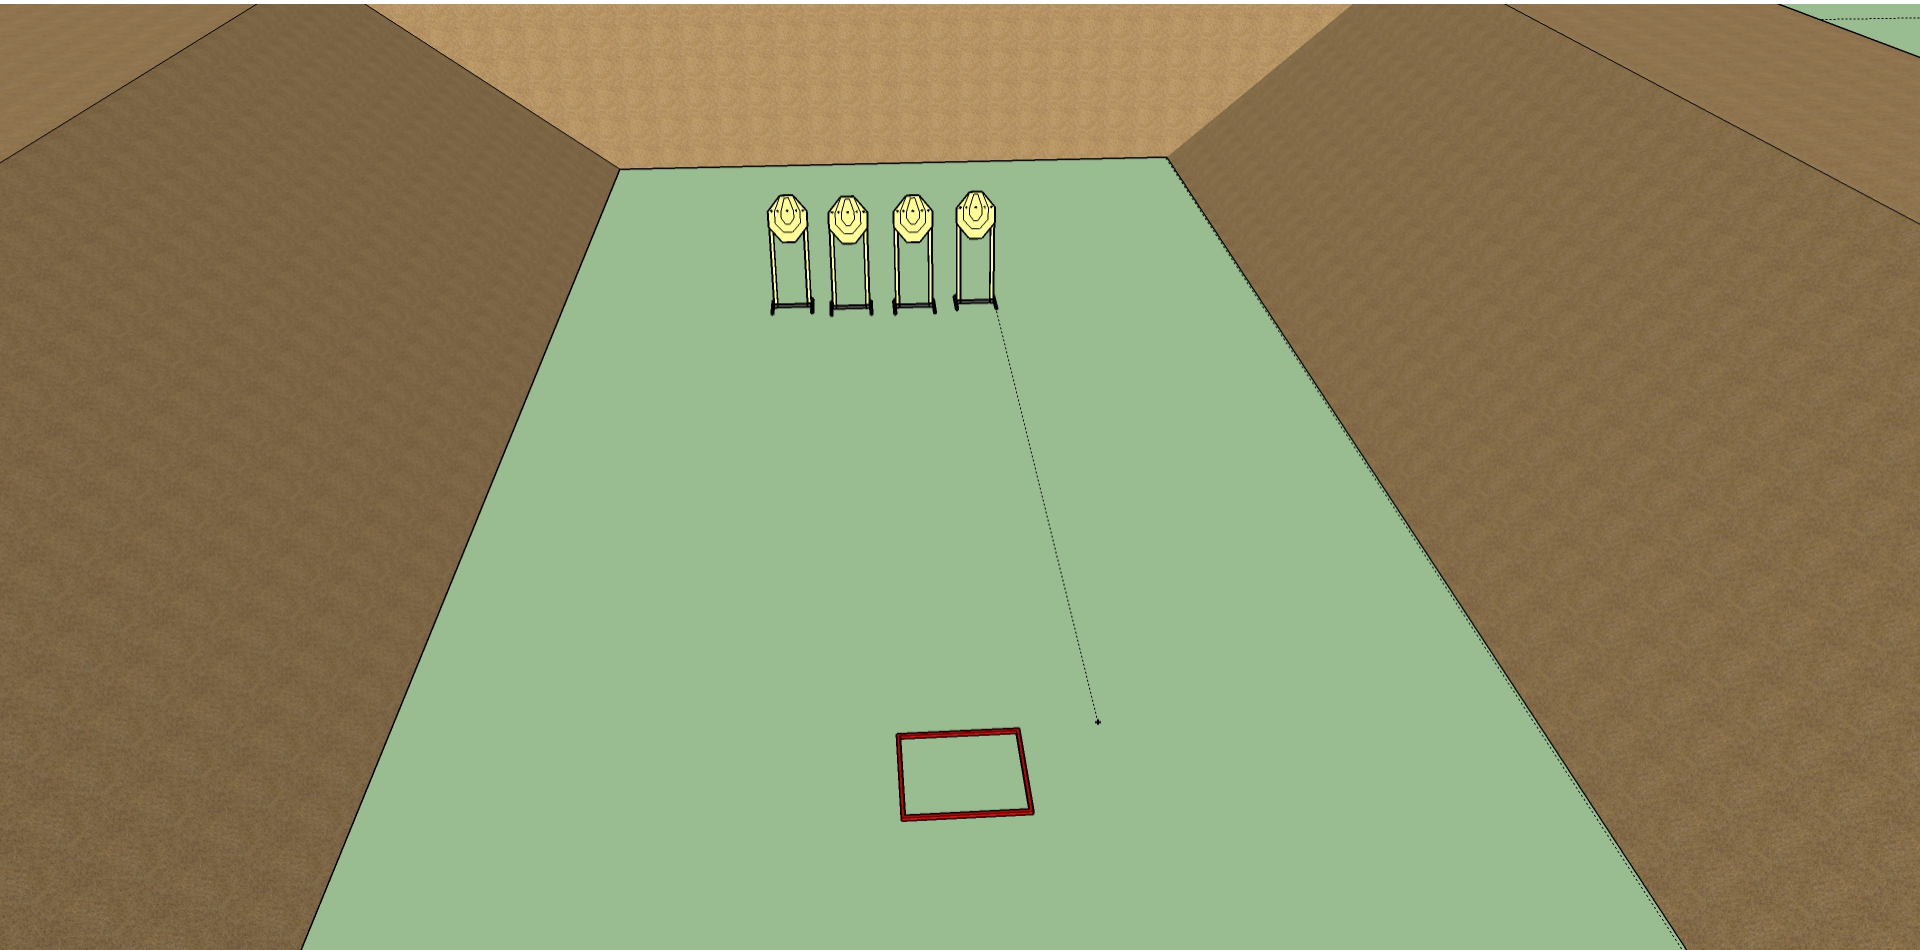

Range 5

RANGE OFFICER BRIEFING

12	5	0	0	0	0	2

Stage 4 Range 5 Distance: 10-12m

Ready condition: Gun loaded and holstered chamber empty

Time starts: Audible Signal

Start position: Standing relaxed heels touching A hands at sides.

Procedure: On signal engage targets while remaining in the designated area. (PP1 will activate M1 PP2 will activate M2 targets will stay visible.)

RANGE OFFICER BRIEFING

16	4	0	0	0	0	0

Stage 5 Range 7: Distance: 8m